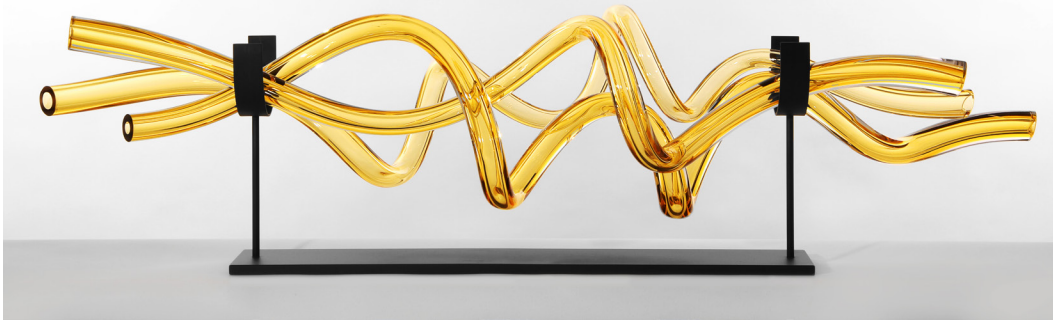

## Coil 48

OBJECT

13.5" / 345mm

6" / 150mm  
10" / 255mm

30" / 760mm  
52" / 1320mm

7" / 180mm

8.5" / 215mm

52" / 1320mm

Twisting tubes of handblown glass with cut and polished ends, the SkLO Coil 48 Object showcases the inimitable clarity and thickness of Czech glass, embodying the ability of glassblowing to capture a kinetic moment in time. Handblown, no two exactly alike. Sold in intertwine-able groups of three, or groups of three with a handmade steel table stand.

All glass dimensions are approximate – handblown glass dimensions vary by nature and intent

Made in the Czech Republic

SC125 [---]  
SC127 [---][---]

Set of 3  
Set of 3 with stand

Glass colors

- Amber [AMB]
- Clear [CLR]
- Steel Blue [SBL]
- White [WHT]