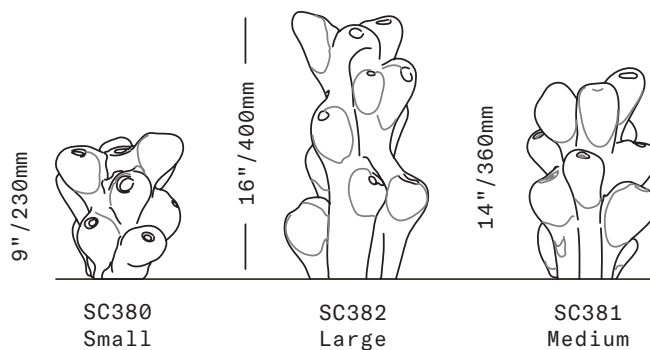

SkLO

Bloom

OBJECT

From left: Small/Pink Palette, Large/Blue Palette, Medium/Olive Palette

SkLO Bloom Objects are organic sculptural compositions of multiple smaller pod-shapes fused together while hot to form larger pieces. The bottoms are cut and polished. No two exactly alike.

Three sizes, three colors

All glass dimensions are approximate – handblown glass dimensions vary by nature and intent

Made in the Czech Republic

SC380 [---]
SC381 [---]
SC382 [---]

Small
Medium
Large

Glass colors