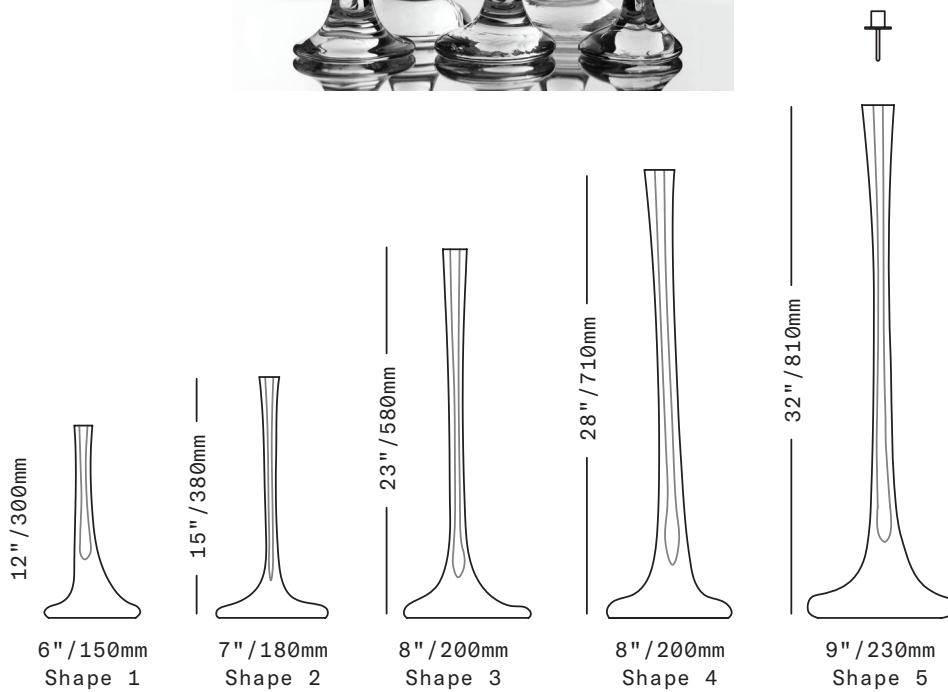

SkLO

Puddle

VESSEL / CANDLESTICK

Sculptural Czech glass vases that double as candlesticks with the addition of a handmade candlecup. Tall and slender with thick bases of solid glass. Each Puddle is handblown, they have a slight off-center organic movement to the stem, and no two are exactly alike.

All glass dimensions are approximate – handblown glass dimensions vary by nature and intent

Made in the Czech Republic

VA001CLR
VA002CLR
VA003CLR
VA004CLR
VA005CLR
CS201 [-]

Metal finishes

Shape 1 ○ Clear
Shape 2 ○ Clear
Shape 3 ○ Clear
Shape 4 ○ Clear
Shape 5 ○ Clear
Candle cup