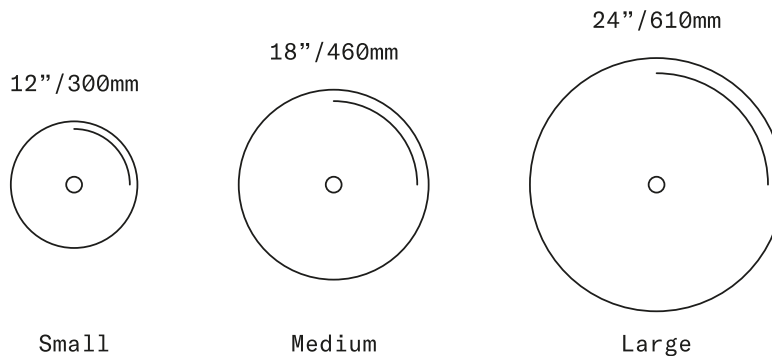

SkLO

Pool

WALLPIECE

From left: Medium/Strawberry, Small/Smoke, Large/Plum with Dark Oxidized steel wall hooks

SkLO Pool Wallpieces are discs of handblown Czech glass with open mouths at the center where the pieces are broken from the glassmaster's pipe and flame polished, giving each a unique detail. SkLO Pool Wallpieces are hung with handmade steel wall hooks. The steel wall hooks come in two different depths, 3" and 4" (75 and 100mm) to allow for slight overlapping of the discs. Unless otherwise specified, a mix of 3" and 4" hooks is provided.

All glass dimensions are approximate – handblown glass dimensions vary by nature and intent

Made in the Czech Republic

SC305 [---][--] Small
SC306 [---][--] Medium
SC307 [---][--] Large

Glass colors

- Gray [GRY]
- Light Beige [LBE]
- New Blue [NBL]
- Plum [PLM]
- Smoke [SMK]
- Smokey Gray [SMG]
- Steel Blue [SBL]
- Strawberry [STB]
- White [WHT]