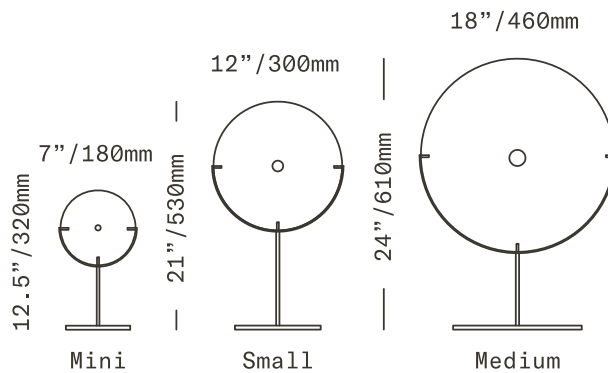

SkLO

Pool

OBJECT

Small/Plum on Brushed Brass table stand

SkLO Pool Objects are discs of handblown Czech glass with open mouths at the center where the pieces are broken from the glassmaster's pipe and flame polished, giving each a unique detail. Presented on solid brass table stands. NOTE: The Large size Pool Object is not available with the brass table stand.

All glass dimensions are approximate – handblown glass dimensions vary by nature and intent

Made in the Czech Republic

SC318 [---][--]
SC312 [---][--]
SC313 [---][--]

Mini
Small
Medium

Glass colors

● Gray [GRY]
● Light Beige [LBE]
● New Blue [NBL]
● Plum [PLM]
● Smoke [SMK]
● Smokey Gray [SMG]
● Steel Blue [SBL]
● Strawberry [STB]
○ White [WHT]