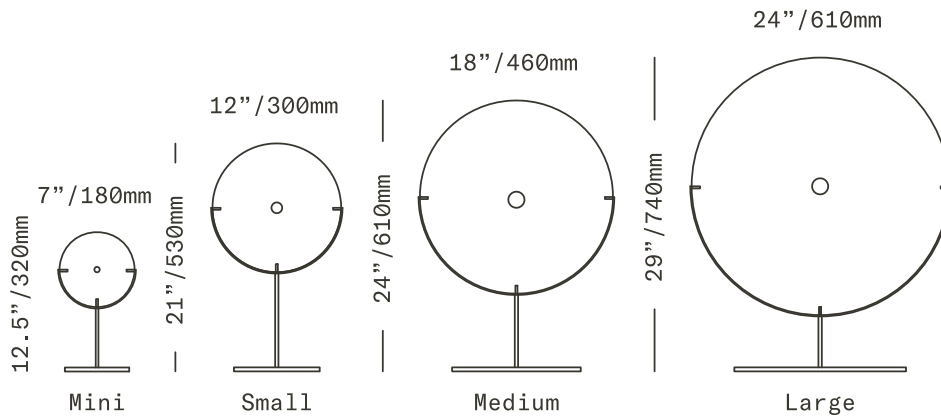

SkLO Pool Objects are discs of handblown Czech glass with open mouths at the center where the pieces are broken from the glassmaster's pipe and flame polished, giving each a unique detail. Presented on steel table stands.

All glass dimensions are approximate – handblown glass dimensions vary by nature and intent

Made in the Czech Republic

SC304 [---][--] Mini
SC308 [---][--] Small
SC309 [---][--] Medium
SC310 [---][--] Large

Glass colors

- Gray [GRY]
- Light Beige [LBE]
- New Blue [NBL]
- Plum [PLM]
- Smoke [SMK]
- Smokey Gray [SMG]
- Steel Blue [SBL]
- Strawberry [STB]
- White [WHT]

Metal finishes

- Dark Oxidized [DX]
- Brushed Nickel [BN]
- Polished Nickel [PN]