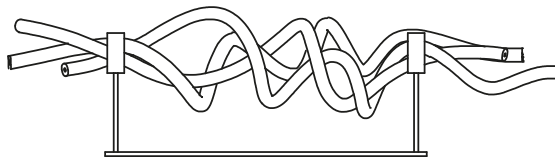

SkLO

Coil 48

OBJECT

7" / 180mm

8.5" / 215mm

52" / 1320mm

13.5" / 345mm

10" / 255mm

52" / 1320mm

Twisting tubes of handblown glass with cut and polished ends, the SkLO Coil 48 Object showcases the inimitable clarity and thickness of Czech glass, embodying the ability of glassblowing to capture a kinetic moment in time. Handblown, no two exactly alike. Sold in intertwine-able groups of three, or groups of three with a handmade steel table stand.

All glass dimensions are approximate – handblown glass dimensions vary by nature and intent

Made in the Czech Republic

SC125 [---]
SC127 [---][---]

Set of 3
Set of 3 with stand

Glass colors

- Amber [AMB]
- Clear [CLR]
- Steel Blue [SBL]
- White [WHT]