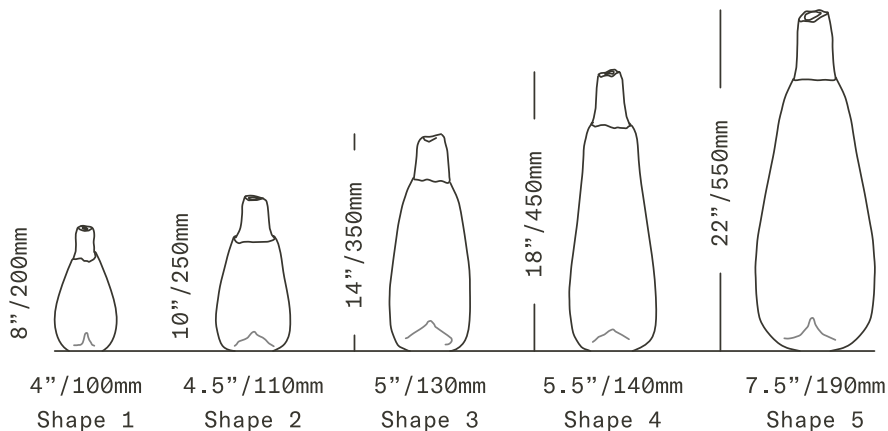

SkLO

Bottle

VESSEL

From left: Shape 3, Shape 1, Shape 5, Shape 2, Shape 4

SkLO Bottle Vessels are expressive vertically proportioned vessels. The necks are double-dipped, and the mouths broken hot from the glassblower's pipe and fire polished. The bottoms have a slight indent detail, a reference to classic glass bottle design. Handblown, no two exactly alike.

Five unique sizes, each size available in one color as shown

All glass dimensions are approximate – handblown glass dimensions vary by nature and intent

Made in the Czech Republic

SC370HEL
SC371SBL
SC372OLV
SC373LAG
SC374AMB