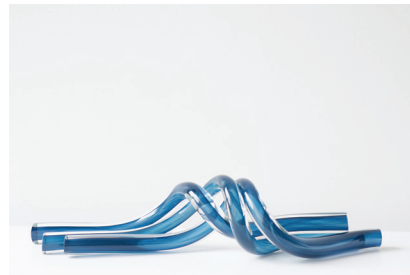

SkLO

Sea

OBJECT

Clockwise from left: Gold Leaf, Clear, Amber, Steel Blue, and White

SkLO Sea Objects are twists of solid handblown Czech glass with cut and highly polished ends. Sea Objects are designed to intertwine, and are shown here in intertwined sets of three individual objects.

All glass dimensions are approximate – handblown glass dimensions vary by nature and intent

Made in the Czech Republic

SC260 [---]
SC261 [---]

Single 24" L / 600mm
Set of 3

Glass colors

- Amber [AMB]
- Black [BLK]
- Clear [CLR]
- Gold Leaf [GLF]
- Silver Mirror [SLV]
- Steel Blue [SBL]
- White [WHT]