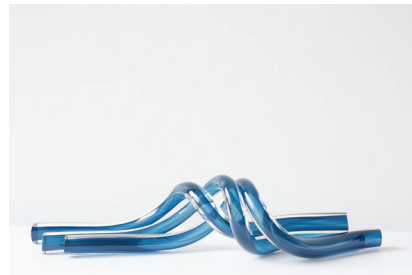

SkLO

Sea

OBJECT

Clockwise from left: Gold Leaf, Clear, Amber, Steel Blue, and White

SkLO Sea Objects are twists of solid handblown Czech glass with cut and highly polished ends. Sea Objects are designed to intertwine, and are shown here in intertwined sets of three individual objects.

All glass dimensions are approximate – handblown glass dimensions vary by nature and intent

Made in the Czech Republic

SC260 [---]
SC261 [---]

Single 24" L / 600mm
Set of 3

Glass colors

- Amber [AMB]
- Black [BLK]
- Clear [CLR]
- Gold Leaf [GLF]
- Silver Mirror [SLV]
- Steel Blue [SBL]
- White [WHT]