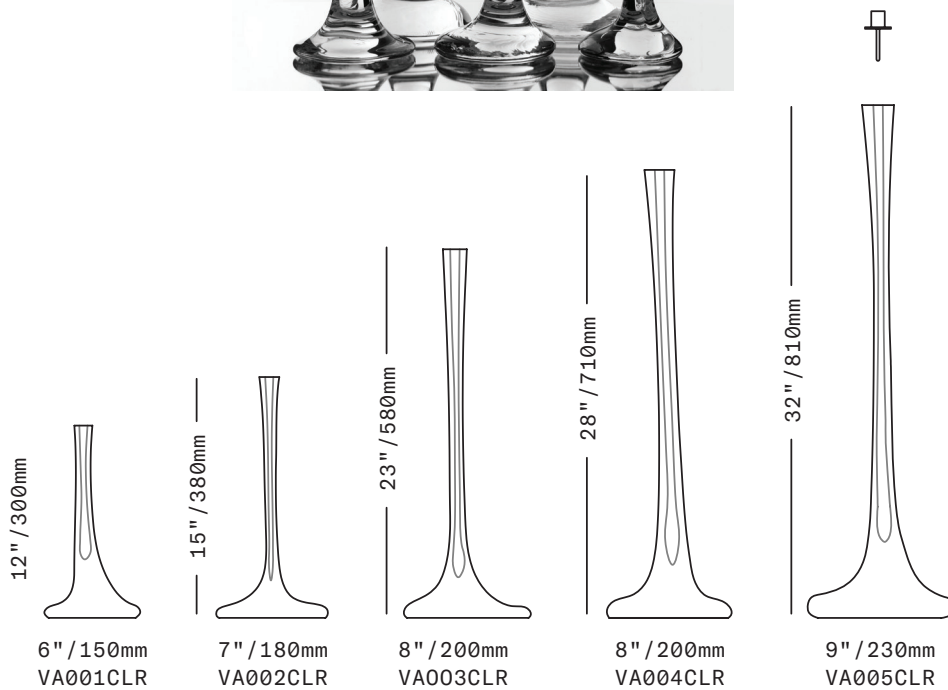

SkLO

Puddle

VESSEL / CANDLESTICK

Sculptural Czech glass vases that double as candlesticks with the addition of a handmade candlecup. Tall and slender with thick bases of solid glass. Each Puddle is handblown, they have a slight off-center organic movement to the stem, and no two are exactly alike.

All glass dimensions are approximate – handblown glass dimensions vary by nature and intent

Made in the Czech Republic

VA001CLR 12"/300mm ○ Clear
 VA002CLR 15"/380mm ○ Clear
 VA003CLR 23"/580mm ○ Clear
 VA004CLR 28"/710mm ○ Clear
 VA005CLR 32"/810mm ○ Clear
 CS201 [-] Candle cup