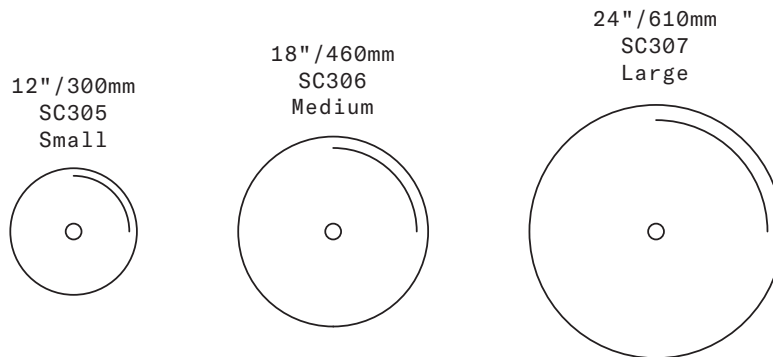

SkLO

Pool

WALLPIECE

From left: Medium/Strawberry, Small/Smoke, Large/Plum with Dark Oxidized steel wall hooks

SkLO Pool Wallpieces are discs of handblown Czech glass with open mouths at the center where the pieces are broken from the glassmaster's pipe and flame polished, giving each a unique detail. SkLO Pool Wallpieces are hung with handmade steel wall hooks. The steel wall hooks come in two different depths, 3" and 4" (75 and 100mm) to allow for slight overlapping of the discs. Unless otherwise specified, a mix of 3" and 4" hooks is provided.

All glass dimensions are approximate – handblown glass dimensions vary by nature and intent

Made in the Czech Republic

SC305 [---][--] Small
SC306 [---][--] Medium
SC307 [---][--] Large

Glass colors

- Gray [GRY]
- Light Beige [LBE]
- New Blue [NBL]
- Plum [PLM]
- Smoke [SMK]
- Smokey Gray [SMG]
- Steel Blue [SBL]
- Strawberry [STB]
- White [WHT]