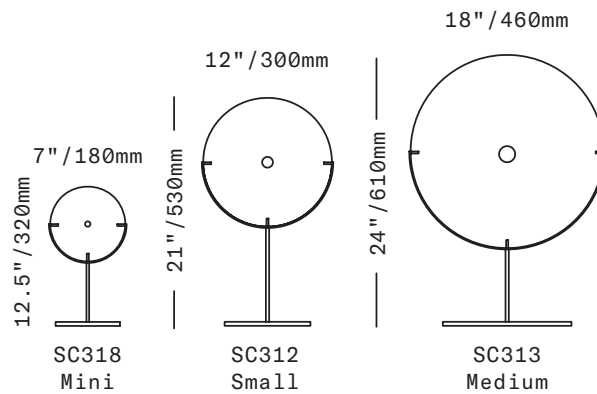

SkLO

Pool

OBJECT

Small/Plum on Brushed Brass table stand

SkLO Pool Objects are discs of handblown Czech glass with open mouths at the center where the pieces are broken from the glassmaster's pipe and flame polished, giving each a unique detail. Presented on solid brass table stands. NOTE: The Large size Pool Object is not available with the brass table stand.

All glass dimensions are approximate – handblown glass dimensions vary by nature and intent

Made in the Czech Republic

SC318 [---][--]
SC312 [---][--]
SC313 [---][--]

Mini
Small
Medium

Glass colors

- Gray [GRY]
- Light Beige [LBE]
- New Blue [NBL]
- Plum [PLM]
- Smoke [SMK]
- Smokey Gray [SMG]
- Steel Blue [SBL]
- Strawberry [STB]
- White [WHT]