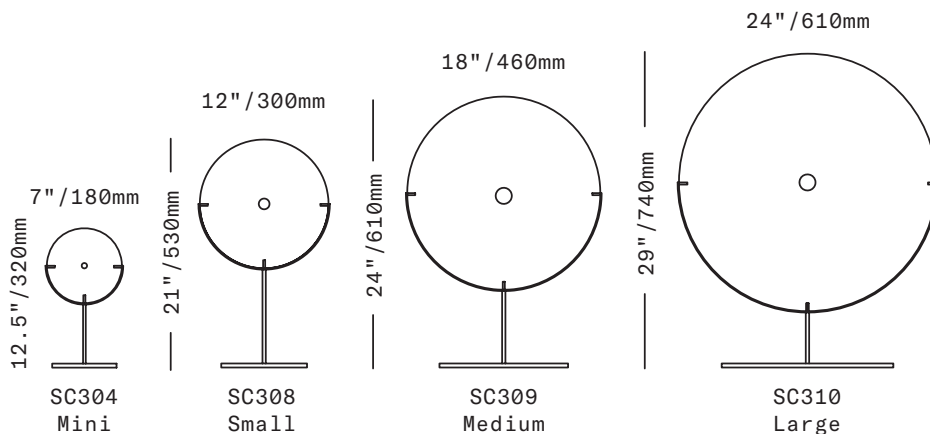

SkLO

Pool

OBJECT

From left: Mini/Gray, Medium/New Blue, Large/Steel Blue, Small/Smoke on Dark Oxidized steel table stands

SkLO Pool Objects are discs of handblown Czech glass with open mouths at the center where the pieces are broken from the glassmaster's pipe and flame polished, giving each a unique detail. Presented on steel table stands.

All glass dimensions are approximate – handblown glass dimensions vary by nature and intent

Made in the Czech Republic

SC304 [---][--] Mini
 SC308 [---][--] Small
 SC309 [---][--] Medium
 SC310 [---][--] Large