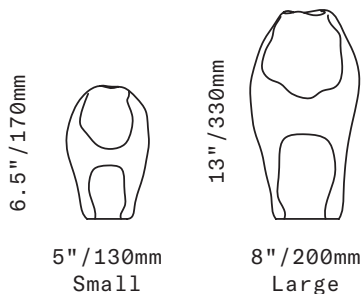

SkLO

Lava

OBJECT

Top, from left: Small/White, Large/White
Bottom, from left: Small in Smoke/New Blue, Fire Red/Morning Red, Opal/Plum, Pea Green/Olivin

SkLO Lava are nearly solid glass objects with small blown voids at the top and bottom, each of a contrasting color. The bottoms are ground flat and polished.

All glass dimensions are approximate – handblown glass dimensions vary by nature and intent

Made in the Czech Republic

VA246 [---]
VA248 [---]

Glass colors

Small
Large

- Fire Red/Morning Red [FMR]
- Opal/Plum [OPO]
- Pea Green/Olivin [PSG]
- Smoke/New Blue [SNB]
- White [WHT]