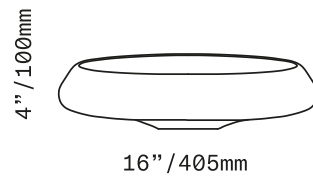

Made entirely without the use of moulds, SkLO Expand Bowls are intentionally irregular and highly organic, to showcase both the skill it takes to produce them, yet tell a story about their handmade origins.

All glass dimensions are approximate – handblown glass dimensions vary by nature and intent

Made in the Czech Republic

CH176 [---]

Glass colors

Expand Bowl

● Olivin [OLV]