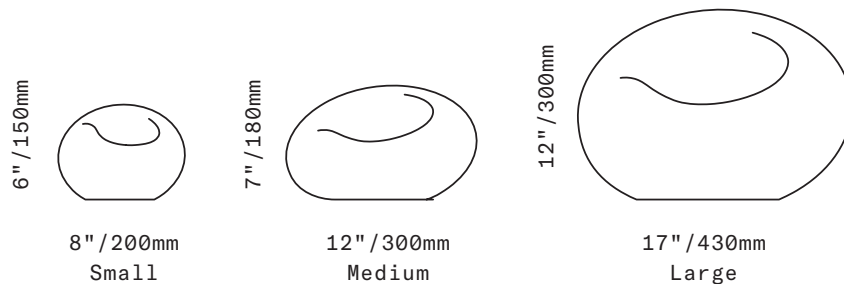

SkLO Echo Vessels are rounded asymmetrical shapes of handblown Czech glass in transparent colors with dimpled voids at their tops. The vessels are mirror-finished from the inside, giving them their distinct metallic reflective surface. Intentionally off-center, each echo evokes its handblown origins.

All glass dimensions are approximate – handblown glass dimensions vary by nature and intent

Made in the Czech Republic

BL720 [---]
BL721 [---]
BL722 [---]

Small
Medium
Large

Glass colors

- Blue Mirror [BLU]
- Gold Mirror [GLD]
- Pewter Mirror [PEW]
- Silver Mirror [SLV]