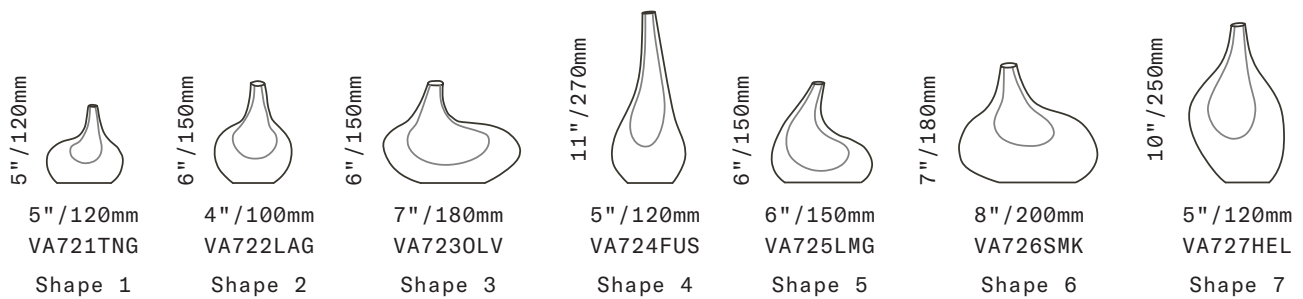

SkLO

Droplet

VESSEL

From left: Shape 3, Shape 2, Shape 7, Shape 6, Shape 5, Shape 4, Shape 1

SkLO Droplet Vessels are a collection of seven small-to medium-sized vessels, each unique in shape and color. The vessels are asymmetrical, each a mass of solid glass around a complementary shaped void of transparent color. While the Droplet Vessels work individually, they are meant to be displayed in groups, and they are available as a set of all 7.

Seven vessels in seven colors, only as shown

All glass dimensions are approximate – handblown glass dimensions vary by nature and intent

Made in the Czech Republic

VA721TNG
VA722LAG
VA723OLV
VA724FUS
VA725LMG
VA726SMK
VA727HEL
VA720MIX

Shape 1
Shape 2
Shape 3
Shape 4
Shape 5
Shape 6
Shape 7
Set of 7

- Tangerine
- Lagoon
- Olivin
- Fuchsia
- Lemon Green
- Smoke
- Heliotrope