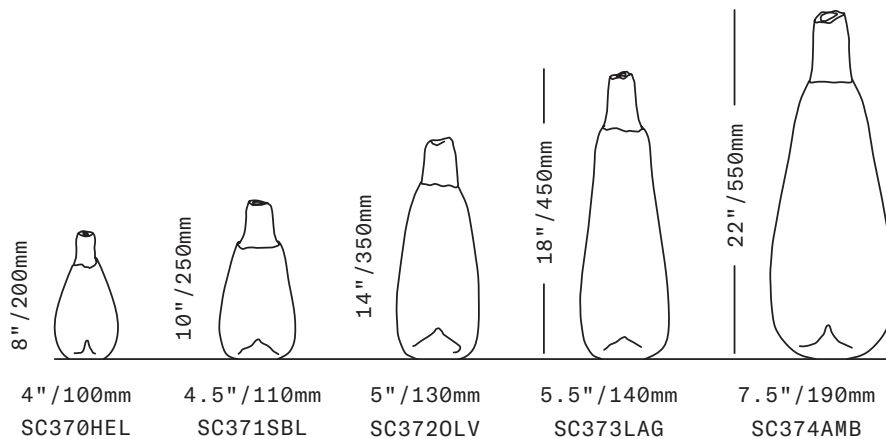

SkLO

Bottle

VESSEL

Clockwise from left: Olivin/14"H, Amber/22"H, Lagoon/18"H, Steel Blue/10"H, Heliotrope/8"H

SkLO Bottle Vessels are expressive vertically proportioned vessels. The necks are double-dipped, and the mouths broken hot from the glassblower's pipe and fire polished. The bottoms have a slight indent detail, a reference to classic glass bottle design. Handblown, no two exactly alike.

Five unique sizes, each size available in one color as shown

All glass dimensions are approximate – handblown glass dimensions vary by nature and intent

Made in the Czech Republic

SC370HEL
SC371SBL
SC372OLV
SC373LAG
SC374AMB

8"/200mm
10"/250mm
14"/350mm
18"/450mm
22"/550mm

● Heliotrope
● Steel Blue
● Olivin
● Lagoon
● Amber