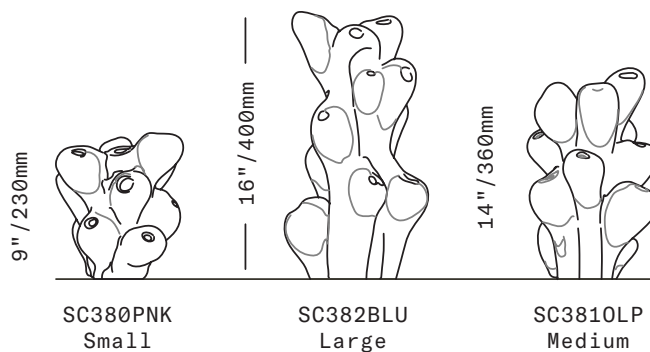

SkLO

Bloom

OBJECT

From left: Small/Pink Palette, Large/Blue Palette, Medium/Olive Palette

SkLO Bloom Objects are organic sculptural compositions of multiple smaller pod-shapes fused together while hot to form larger pieces. The bottoms are cut and polished. No two exactly alike.

Three sizes, each size available in one color as shown

All glass dimensions are approximate – handblown glass dimensions vary by nature and intent

Made in the Czech Republic

SC380PNK
SC3810LP
SC382BLU

Small
Medium
Large