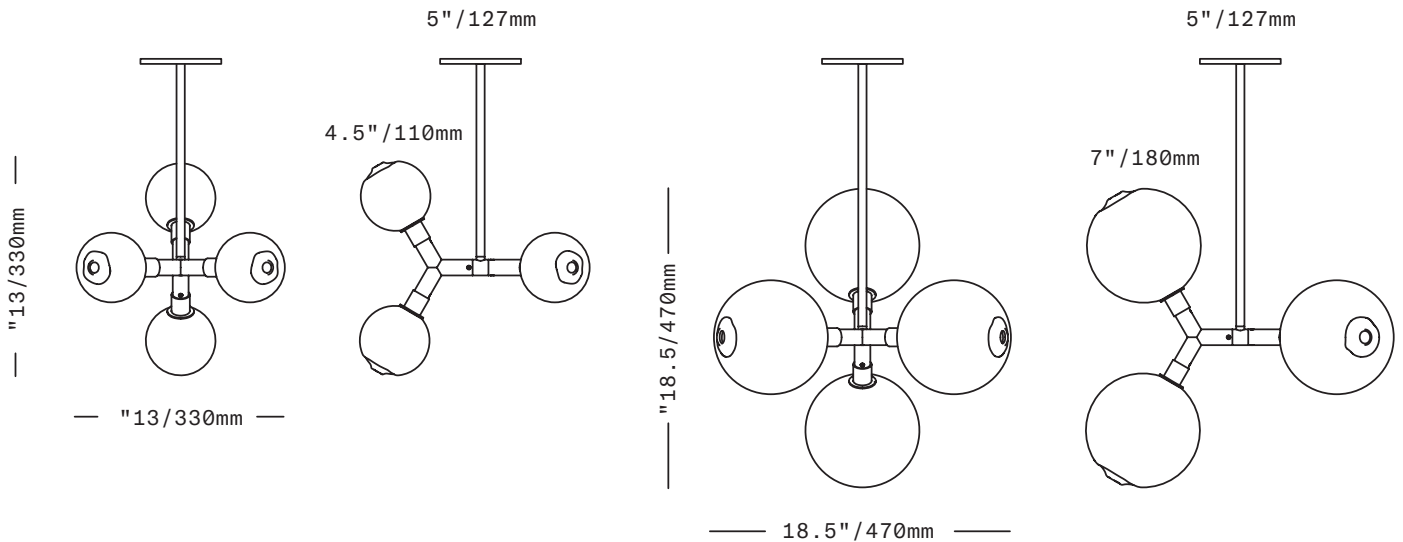

SkLO

Veer

PENDANT

The Veer Pendant consists of 4 diffusers of handblown Czech glass mounted on a 4-arm brass structure and suspended on a rigid brass stem. The glass diffusers are available in three shapes and in both "dipped" glass, featuring the SkLO double-dipped flame-polished mouth and "textured" glass, featuring a soft, frosted finish and subtle sculpted vertical ridges.

UL listed suitable for dry and damp locations (US & Canada)

Sockets 120V G9 7W Max

LED bulbs included

Requires recessed electrical box for installation

Standard canopy does NOT accommodate sloped ceilings or swagging of this light – other canopy options are available at additional cost – see Canopy Variants specification sheet

Specify overall drop length – Rigid brass tube stems are not field adjustable

Minimum overall drop lengths: 21"/535mm

Lengths over 50"/1270mm available at additional cost

Fixture weights (approximate):
 15lbs/7kg (LT385)
 20lbs/9kg (LT386)
 15lbs/7kg (LT387)

All glass dimensions are approximate – handblown glass dimensions vary by nature and intent

Made in the Czech Republic

LT385 [---][--] 4.5"/110mm sphere glass
 LT386 [---][--] 7"/180mm sphere glass
 LT387 [---][--] 6"/150mm ellipsoid glass