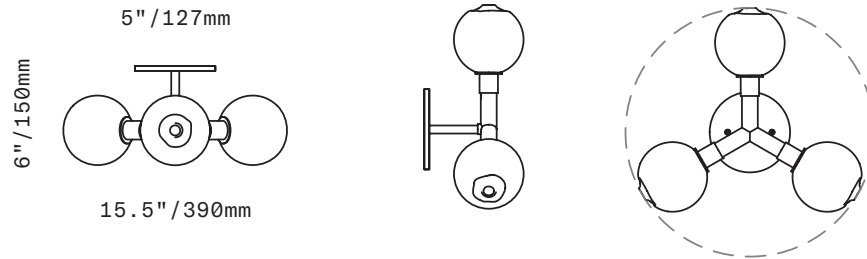

SkLO

Stem 3X

SCONCE/CEILING

The Stem 3X Sconce/Ceiling is a minimal light consisting of 3 4.5"/110mm diameter diffusers of handblown Czech glass on a 3-arm brass structure. Suitable for use as a ceiling light or as a wall light. The glass diffusers are available in both "dipped" glass, featuring the SkLO double-dipped flame-polished mouth and "textured" glass, featuring a soft, frosted finish and subtle sculpted vertical ridges.

UL listed suitable for dry and damp locations (US & Canada)

Sockets 120V G9 7W Max

LED bulbs included

Requires recessed electrical box for installation

Fixture weight (approximate): 9lbs/4kg

All glass dimensions are approximate – handblown glass dimensions vary by nature and intent