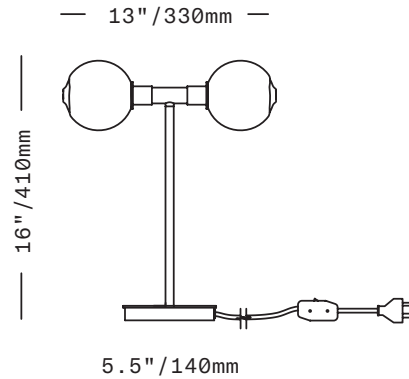

SkLO

Stem 2X

TABLE LIGHT

The Stem 2X Table Light is a minimal design consisting of a pair of 4.5"/110mm diameter diffusers of handblown Czech glass on a symmetrical armature atop a brass stem and base. The glass diffusers are available in both "dipped" glass, featuring the SkLO double-dipped flame-polished mouth and "textured" glass, featuring a soft, frosted finish and subtle sculpted vertical ridges.

UL listed suitable for dry locations only (US & Canada)

Sockets 120V G9 7W Max

LED bulbs included

72"/1800mm black fabric-wrapped cord with in-line switch

All glass dimensions are approximate – handblown glass dimensions vary by nature and intent