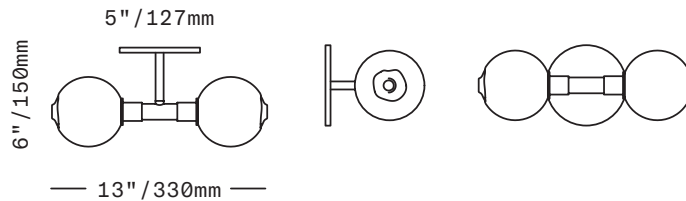

SkLO

Stem 2X

SCONCE/CEILING

The Stem 2X Sconce/Ceiling is a minimal light consisting of a pair of 4.5"/110mm diameter diffusers of handblown Czech glass on a simple symmetrical brass armature. Suitable for use as a ceiling light or as a wall light. The glass diffusers are available in both "dipped" glass, featuring the SkLO double-dipped flame-polished mouth and "textured" glass, featuring a soft, frosted finish and subtle sculpted vertical ridges.

UL listed suitable for dry and damp locations (US & Canada)

Sockets 120V G9 7W Max

LED bulbs included

Requires recessed electrical box for installation

Fixture weight (approximate): 6lbs/2.75kg

All glass dimensions are approximate – handblown glass dimensions vary by nature and intent