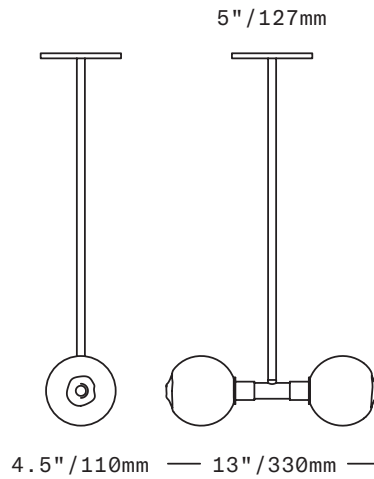

SkLO

Stem 2x

PENDANT

The Stem 2X Pendants are minimal pendants consisting of a pair of 4.5"/110mm diffusers of handblown Czech glass suspended on rigid brass stems. The glass diffusers are available in both "dipped" glass, featuring the SkLO double-dipped flame-polished mouth and "textured" glass, featuring a soft, frosted finish and subtle sculpted vertical ridges.

UL listed suitable for dry and damp locations (US & Canada)

Sockets 120V G9 7W Max

LED bulbs included

Requires recessed electrical box for installation

Standard canopy does NOT accommodate sloped ceilings or swagging of this light – other canopy options are available at additional cost – see Canopy Variants specification sheet

Specify overall drop length – Rigid brass tube stems are not field adjustable

Minimum overall drop length: 15"/380mm

Lengths over 40"/1020mm available at additional cost

Fixture weight (approximate): 6lbs/2.75kg

All glass dimensions are approximate – handblown glass dimensions vary by nature and intent

Made in the Czech Republic

LT311 [---][--] Stem 2X Pendant

Dipped Glass colors	<input type="radio"/> Clear [CLR]
	<input type="radio"/> New Blue [NBL]
	<input type="radio"/> Olivin [OLV]
	<input type="radio"/> Smoke [SMK]
	<input type="radio"/> White [WHT]
Textured Glass colors	<input type="radio"/> Clear [TCL]
	<input type="radio"/> Neutral Gray [NGT]
	<input type="radio"/> Steel Blue [TSB]
	<input type="radio"/> Whiskey [TWS]
Metal finishes	<input type="radio"/> Dark Oxidized [DX]
	<input type="radio"/> Brushed Brass [BB]
	<input type="radio"/> Brushed Nickel [BN]
	<input type="radio"/> Polished Nickel [PN]