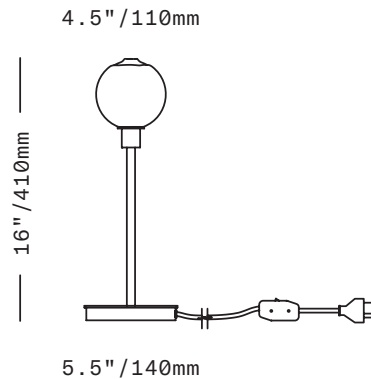

SkLO

Stem 1X

TABLE LIGHT

The Stem 1X Table Light is a minimal design featuring a single, 4.5"/110mm diameter diffuser of handblown Czech glass on a brass stem and base. The glass diffusers are available in both "dipped" glass, featuring the SkLO double-dipped flame-polished mouth and "textured" glass, featuring a soft, frosted finish and subtle sculpted vertical ridges.

UL listed suitable for dry locations only (US & Canada)

Socket 120V G9 7W Max

LED bulb included

72"/1800mm black fabric-wrapped cord with in-line switch

All glass dimensions are approximate – handblown glass dimensions vary by nature and intent

Made in the Czech Republic

LT272 [---][--] Stem 1X Table Light

- | | |
|-----------------------|--|
| Dipped Glass colors | <input type="radio"/> Clear [CLR] |
| | <input type="radio"/> New Blue [NBL] |
| | <input type="radio"/> Olivin [OLV] |
| | <input type="radio"/> Smoke [SMK] |
| | <input type="radio"/> White [WHT] |
| Textured Glass colors | <input type="radio"/> Clear [TCL] |
| | <input type="radio"/> Neutral Gray [NGT] |
| | <input type="radio"/> Steel Blue [TSB] |
| | <input type="radio"/> Whiskey [TWS] |
| Metal finishes | <input type="radio"/> Dark Oxidized [DX] |
| | <input type="radio"/> Brushed Brass [BB] |
| | <input type="radio"/> Brushed Nickel [BN] |
| | <input type="radio"/> Polished Nickel [PN] |