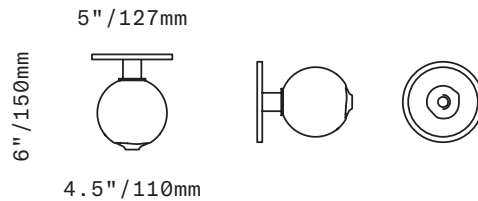

SkLO

Stem 1X

SCONCE/CEILING

The Stem 1X Sconce/Ceiling is a minimal light suitable for use as a ceiling light or wall light. It consists of a single diffuser of handblown Czech glass on a simple brass socket and canopy. The glass diffusers are available in two shapes and in both "dipped" glass, featuring the SkLO double-dipped flame-polished mouth and "textured" glass, featuring a soft, frosted finish and subtle sculpted vertical ridges.

UL listed suitable for dry and damp locations (US & Canada)

Socket 120V G9 7W Max

LED bulb included

Requires recessed electrical box for installation

Fixture weight (approximate): 3lbs/1.5kg

All glass dimensions are approximate – handblown glass dimensions vary by nature and intent

Made in the Czech Republic

LT271 [---][--] 4.5"/110mm sphere glass
LT315 [---][--] 6"/150mm ellipsoid glass

Dipped Glass colors

- Clear [CLR]
- New Blue [NBL]
- Olivin [OLV]
- Smoke [SMK]
- White [WHT]

Textured Glass colors