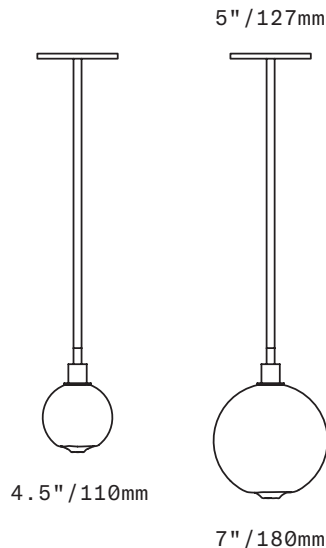

SkLO

Stem 1X

PENDANT

The Stem 1X Pendants are minimal pendants of diffusers of handblown Czech glass suspended on rigid brass stems. The glass diffusers are available in three shapes and in both "dipped" glass, featuring the SkLO double-dipped flame-polished mouth and "textured" glass, featuring a soft, frosted finish and subtle sculpted vertical ridges.

UL listed suitable for dry and damp locations (US & Canada)

Socket 120V G9 7W Max

LED bulb included

Requires recessed electrical box for installation

Standard canopy does NOT accommodate sloped ceilings or swagging of this light – other canopy options are available at additional cost – see Canopy Variants specification sheet

Specify overall drop length – Rigid brass tube stems are not field adjustable

Minimum overall drop lengths: 18"/460mm

Lengths over the below available at additional cost:
43"/1100mm

Fixture weights (approximate):
3.5lbs/1.5kg (LT310)
5lbs/2.25kg (LT312)
3.5lbs/1.5kg (LT313)

All glass dimensions are approximate – handblown glass dimensions vary by nature and intent

Made in the Czech Republic

LT310 [---][--] 4.5"/110mm sphere glass
LT312 [---][--] 7"/180mm sphere glass
LT313 [---][--] 6"/150mm ellipsoid glass

Dipped Glass colors

- Clear [CLR]
- New Blue [NBL]
- Olivin [OLV]
- Smoke [SMK]
- White [WHT]

Textured Glass colors

- Clear [TCL]
- Neutral Gray [NGT]
- Steel Blue [TSB]
- Whiskey [TWS]

Metal finishes

- Dark Oxidized [DX]
- Brushed Brass [BB]
- Brushed Nickel [BN]
- Polished Nickel [PN]