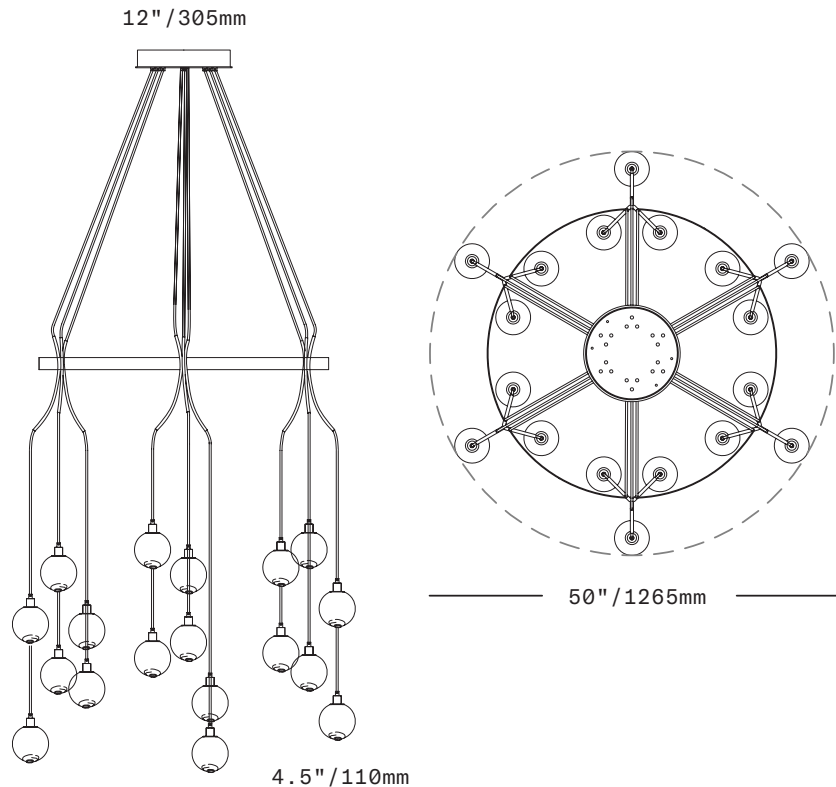

## Drape Skirt 18

CHANDELIER

The Drape Skirt 18 Chandelier consists of 18 individual pendants gathered into 6 groups of 3 and supported by a series of 6 brass "skirt" structures arranged around the circumference of a brass ring. The brass "skirts" attach to the ring by a series of simple slotted connections, allowing the "skirts" to hold the ring with the slight friction of the cords passing through the smooth brass tubes of the "skirts". Each pendant features a 4.5"/110mm diameter diffuser of handblown Czech glass suspended on a fabric-wrapped electrical cord. The glass diffusers are available in both "dipped" glass, featuring the SkLO double-dipped flame-polished mouth and "textured" glass, featuring a soft, frosted finish and subtle sculpted vertical ridges. Cord lengths are field adjustable.

Fixture weight (approximate): 65lbs/30kg

All glass dimensions are approximate – handblown glass dimensions vary by nature and intent

Made in the Czech Republic

LT293 [---][--] Drape Skirt 18 Chandelier

- |                       |   |
|-----------------------|---|
| Dipped Glass colors   | <ul style="list-style-type: none"> <li>○ Clear [CLR]</li> <li>● New Blue [NBL]</li> <li>● Olivin [OLV]</li> <li>● Smoke [SMK]</li> <li>○ White [WHT]</li> </ul>     |
| Textured Glass colors | <ul style="list-style-type: none"> <li>○ Clear [TCL]</li> <li>● Neutral Gray [NGT]</li> <li>● Steel Blue [TSB]</li> <li>● Whiskey [TWS]</li> </ul>                  |
| Metal finishes        | <ul style="list-style-type: none"> <li>● Dark Oxidized [DX]</li> <li>● Brushed Brass [BB]</li> <li>● Brushed Nickel [BN]</li> <li>○ Polished Nickel [PN]</li> </ul> |
| Cord Colors           | <ul style="list-style-type: none"> <li>● Black</li> <li>● Blue</li> <li>● Gold</li> <li>● Gray</li> </ul>   |