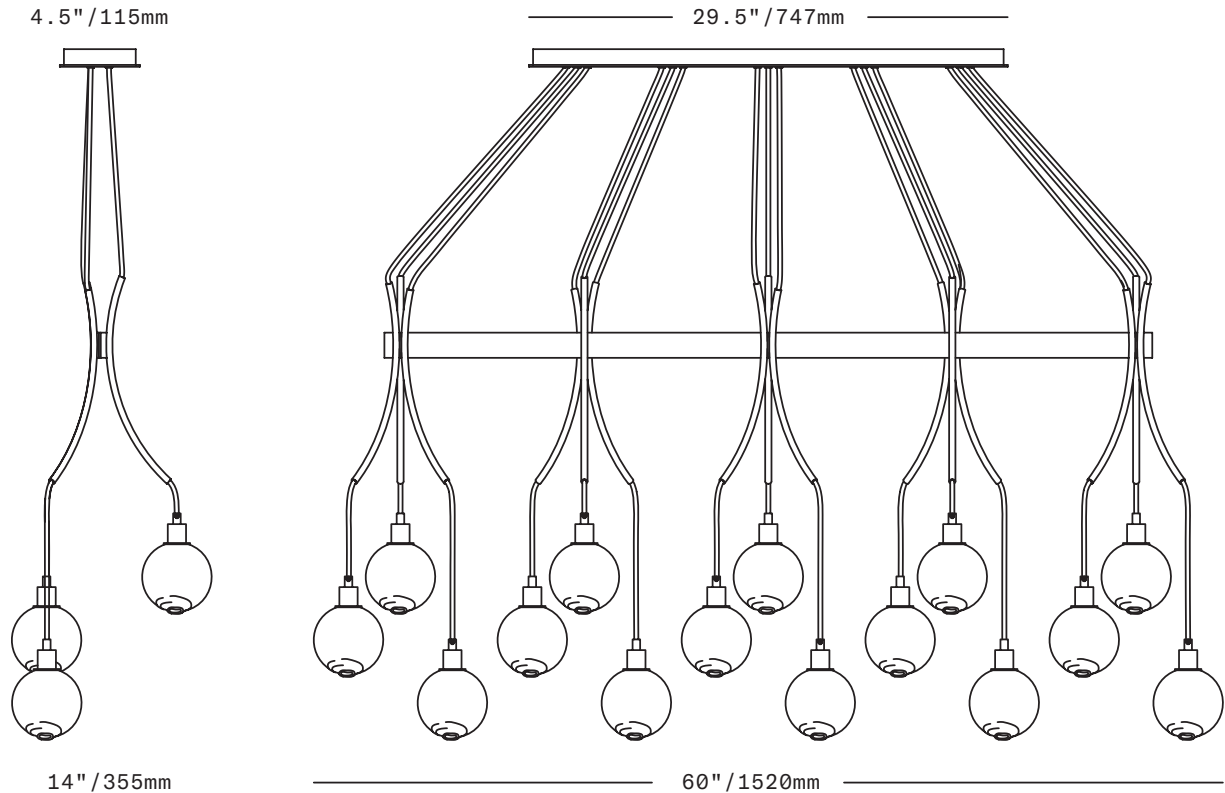

SkLO

Drape Skirt 15

CHANDELIER

The Drape Skirt 15 Chandelier consists of 15 individual pendants gathered into 5 groups of 3 and supported by a series of 5 brass "skirt" structures along the length of a brass bar. The brass "skirts" attach to the bar by a series of simple slotted connections, allowing the "skirts" to hold the bar with the slight friction of the cords passing through the smooth brass tubes of the "skirts". Each pendant features a 4.5"/110mm diameter diffuser of handblown Czech glass suspended on a fabric-wrapped electrical cord. The cords pass through and are affixed to the bar and are evenly spaced around its length. The glass diffusers are available in both "dipped" glass, featuring the SkLO double-dipped flame-polished mouth and "textured" glass, featuring a soft, frosted finish and subtle sculpted vertical ridges. Cord lengths are field adjustable.

UL listed suitable for dry and damp locations (US & Canada)

Sockets 120V G9 7W Max

LED bulbs included

Requires recessed electrical box for installation

Not recommended for sloped ceilings

Standard cord length 72"/1800mm – field adjustable – longer lengths available at additional cost