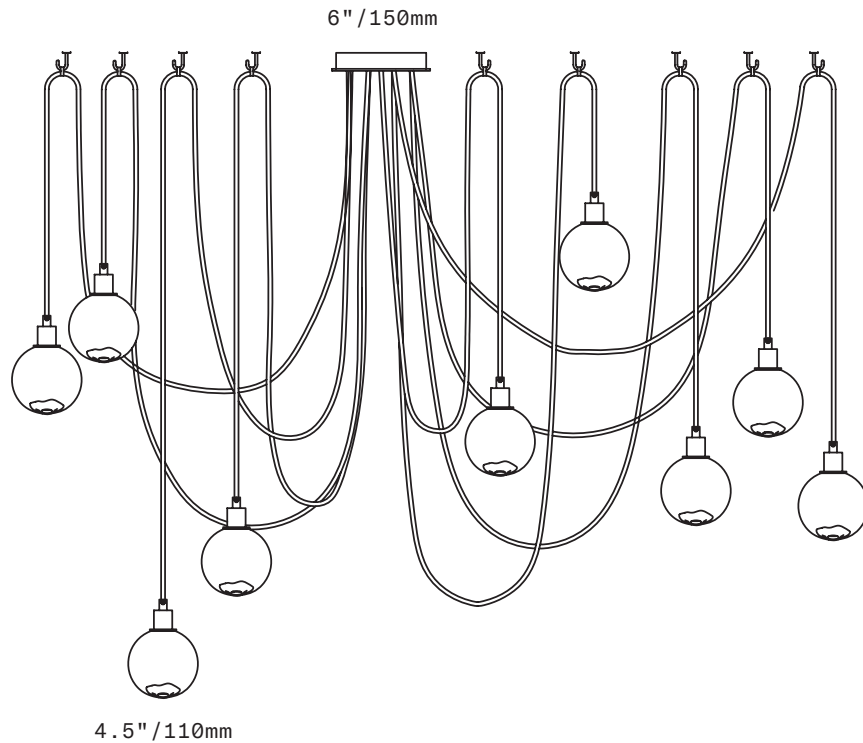

## Drape Hook 9

PENDANT

The Drape Hook 9 Pendant is a multi-pendant fixture featuring diffusers of handblown Czech glass suspended from a single canopy and swagged to ceiling hooks (included). Each pendant is suspended on a fabric-wrapped electrical cord and features a 4.5"/110mm diameter spherical glass diffuser. The glass diffusers are available in both "dipped" glass, featuring the SkLO double-dipped flame-polished mouth and "textured" glass, featuring a soft, frosted finish and subtle sculpted vertical ridges. Cord lengths are field adjustable. Infinite compositions are possible.

UL listed suitable for dry and damp locations (US & Canada)

Sockets 120V G9 7W Max

LED bulbs included

Requires recessed electrical box for installation

Accommodates sloped ceilings

Standard cord length 72"/1800mm – field adjustable – longer lengths available at additional cost

All glass dimensions are approximate – handblown glass dimensions vary by nature and intent

Made in the Czech Republic

LT177 [---][--] Drape Hook 9 Pendant

Dipped Glass colors

- Clear [CLR]
- New Blue [NBL]
- Olivin [OLV]
- Smoke [SMK]
- White [WHT]