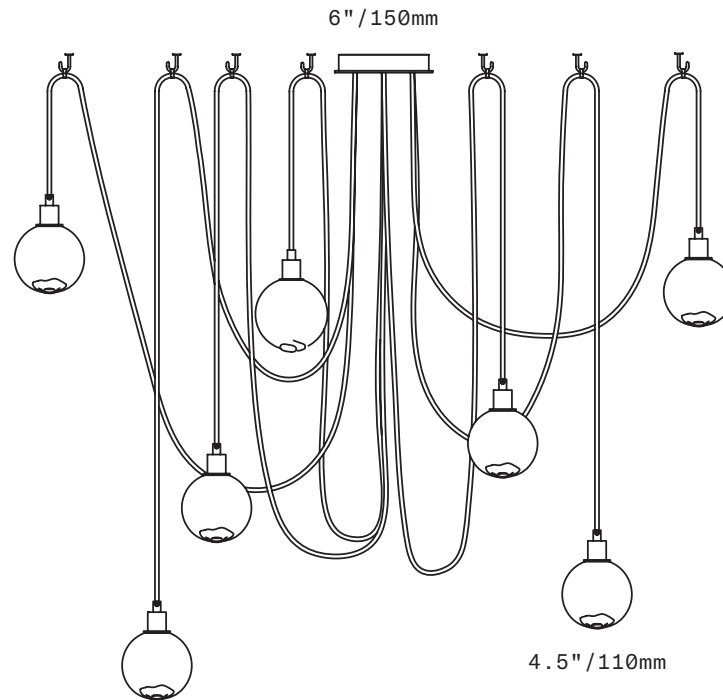

SkLO

Drape Hook 7

PENDANT

The Drape Hook 7 Pendant is a multi-pendant fixture featuring diffusers of handblown Czech glass suspended from a single canopy and swagged to ceiling hooks (included). Each pendant is suspended on a fabric-wrapped electrical cord and features a 4.5"/110mm diameter spherical glass diffuser. The glass diffusers are available in both "dipped" glass, featuring the SkLO double-dipped flame-polished mouth and "textured" glass, featuring a soft, frosted finish and subtle sculpted vertical ridges. Cord lengths are field adjustable. Infinite compositions are possible.

UL listed suitable for dry and damp locations (US & Canada)

Sockets 120V G9 7W Max

LED bulbs included

Requires recessed electrical box for installation

Accommodates sloped ceilings

Standard cord length 72"/1800mm – field adjustable – longer lengths available at additional cost

All glass dimensions are approximate – handblown glass dimensions vary by nature and intent

Made in the Czech Republic

LT176 [---][--] Drape Hook 7 Pendant

Dipped Glass colors

- Clear [CLR]
- New Blue [NBL]
- Olivin [OLV]
- Smoke [SMK]
- White [WHT]