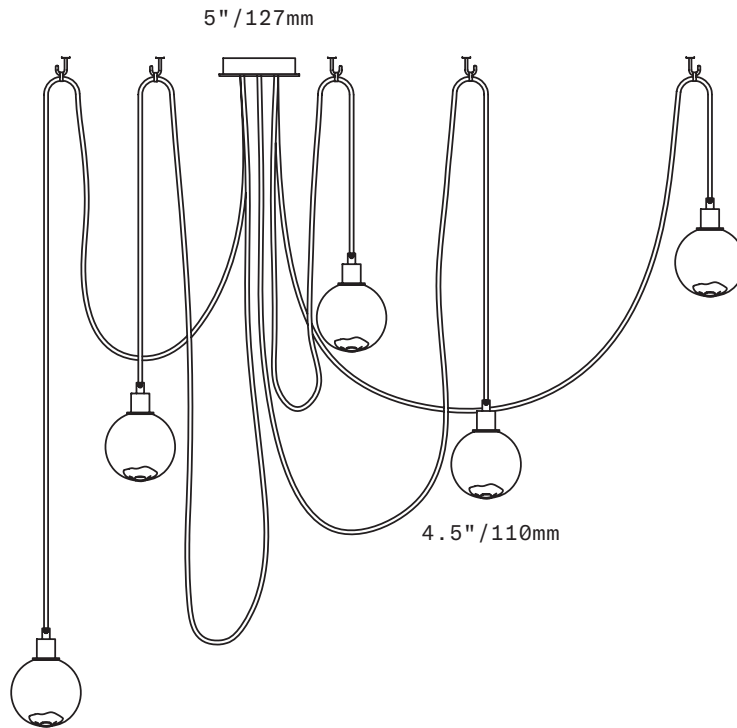

SkLO

Drape Hook 5

PENDANT

The Drape Hook 5 Pendant is a multi-pendant fixture featuring diffusers of handblown Czech glass suspended from a single canopy and swagged to ceiling hooks (included). Each pendant is suspended on a fabric-wrapped electrical cord and features a 4.5"/110mm diameter spherical glass diffuser. The glass diffusers are available in both "dipped" glass, featuring the SkLO double-dipped flame-polished mouth and "textured" glass, featuring a soft, frosted finish and subtle sculpted vertical ridges. Cord lengths are field adjustable. Infinite compositions are possible.

UL listed suitable for dry and damp locations (US & Canada)

Sockets 120V G9 7W Max

LED bulbs included

Requires recessed electrical box for installation

Accommodates sloped ceilings

Standard cord length 72"/1800mm – field adjustable – longer lengths available at additional cost

All glass dimensions are approximate – handblown glass dimensions vary by nature and intent

Made in the Czech Republic

LT174 [---][---] Drape Hook 5 Pendant

Dipped Glass colors

- Clear [CLR]
- New Blue [NBL]
- Olivin [OLV]
- Smoke [SMK]
- White [WHT]

Textured Glass colors

- Clear [TCL]
- Neutral Gray [NGT]
- Steel Blue [TSB]
- Whiskey [TWS]

Metal finishes

- Dark Oxidized [DX]
- Brushed Brass [BB]
- Brushed Nickel [BN]
- Polished Nickel [PN]

Cord Colors