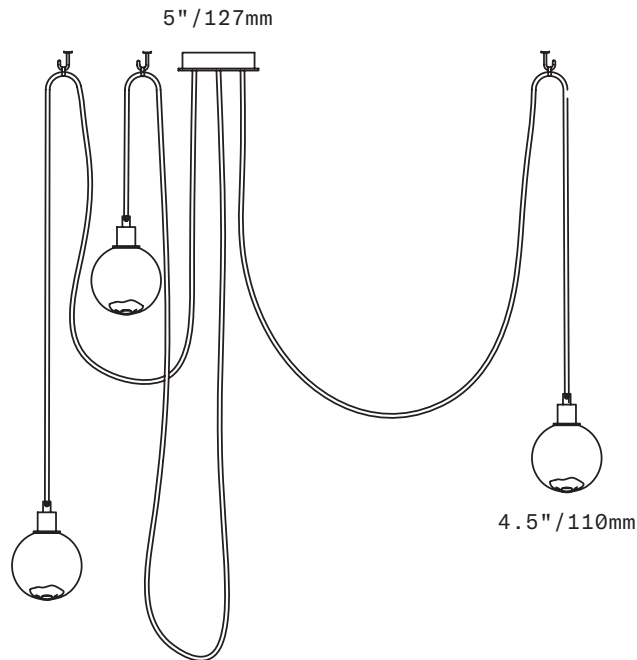

SkLO

Drape Hook 3

PENDANT

The Drape Hook 3 Pendant is a multi-pendant fixture featuring diffusers of handblown Czech glass suspended from a single canopy and swagged to ceiling hooks (included). Each pendant is suspended on a fabric-wrapped electrical cord and features a 4.5"/110mm diameter spherical glass diffuser. The glass diffusers are available in both "dipped" glass, featuring the SkLO double-dipped flame-polished mouth and "textured" glass, featuring a soft, frosted finish and subtle sculpted vertical ridges. Cord lengths are field adjustable. Infinite compositions are possible.

UL listed suitable for dry and damp locations (US & Canada)

Sockets 120V G9 7W Max

LED bulbs included

Requires recessed electrical box for installation

Accommodates sloped ceilings

Standard cord length 72"/1800mm – field adjustable – longer lengths available at additional cost

All glass dimensions are approximate – handblown glass dimensions vary by nature and intent

Made in the Czech Republic

LT172 [---][--] Drape Hook 3 Pendant

Dipped Glass colors

- Clear [CLR]
- New Blue [NBL]
- Olivin [OLV]
- Smoke [SMK]
- White [WHT]