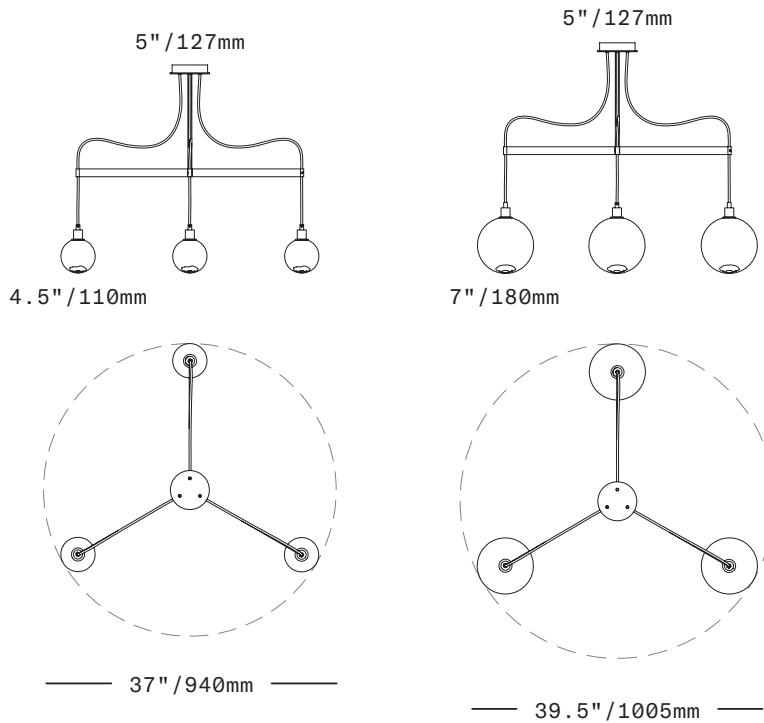

SkLO

Drape Arm 3

CHANDELIER

The Drape Arm 3 Chandelier consists of 3 individual pendants suspended from a 3-spoke brass armature suspended from a single canopy. The glass diffusers are available in three shapes and in both "dipped" glass, featuring the SkLO double-dipped flame-polished mouth and "textured" glass, featuring a soft, frosted finish and subtle sculpted vertical ridges. The exposed cords leave the canopy and pass through the individual arms.

UL listed suitable for dry and damp locations (US & Canada)

Sockets 120V G9 7W Max

LED bulbs included

Requires recessed electrical box for installation

Standard canopy does NOT accommodate sloped ceilings or swagging of this light – other canopy options are available at additional cost – see Canopy Variants specification sheet

Specify rigid brass tube stem length – Rigid brass tube stems are not field adjustable

Stem lengths over 48"/1220mm available at additional cost

Standard cord length 72"/1800mm – field adjustable – longer lengths available at additional cost

Fixture weights (approximate):
 15lbs/7kg (LT360)
 20lbs/9kg (LT359)
 15lbs/7kg (LT392)

All glass dimensions are approximate – handblown glass dimensions vary by nature and intent

Made in the Czech Republic