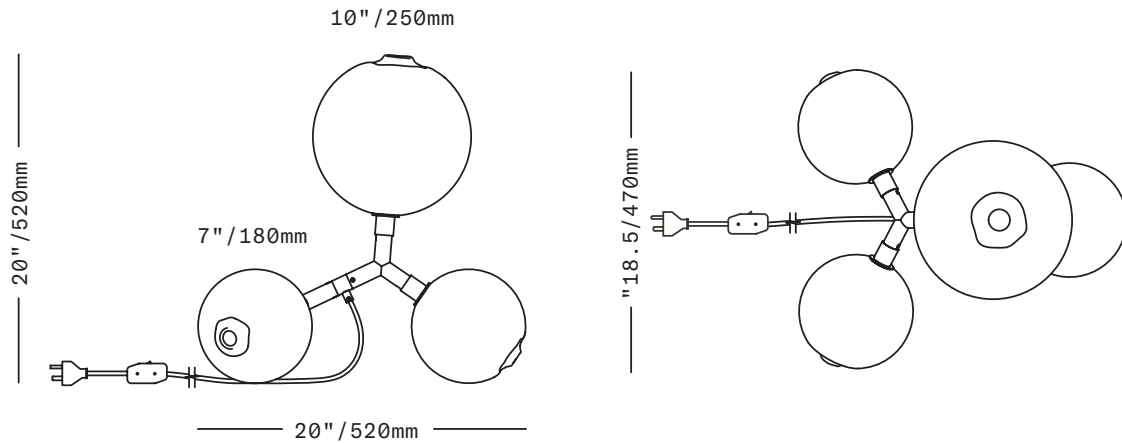

SkLO

Veer

LIGHT

The Veer Light consists of four diffusers of handblown Czech glass on a brass armature. Three of the diffusers are 7" (180mm) in diameter, and the fourth is 10" (250mm) in diameter. The glass diffusers feature the signature SkLO double-dipped, fire-polished mouths which show where the glass is broken from the blower's pipe, making each unique.

UL listed suitable for dry locations only (US & Canada)

Sockets 120V G9 7W Max

LED bulbs included

72"/1800mm black fabric-wrapped cord with in-line switch

All glass dimensions are approximate – handblown glass dimensions vary by nature and intent

Made in the Czech Republic

LT380 [---][--]

Veer Light

Glass colors

- Clear [CLR]
- New Blue [NBL]
- Olivin [OLV]
- Smoke [SMK]
- White [WHT]

Metal finishes

- Dark Oxidized [DX]
- Brushed Brass [BB]
- Brushed Nickel [BN]
- Polished Nickel [PN]