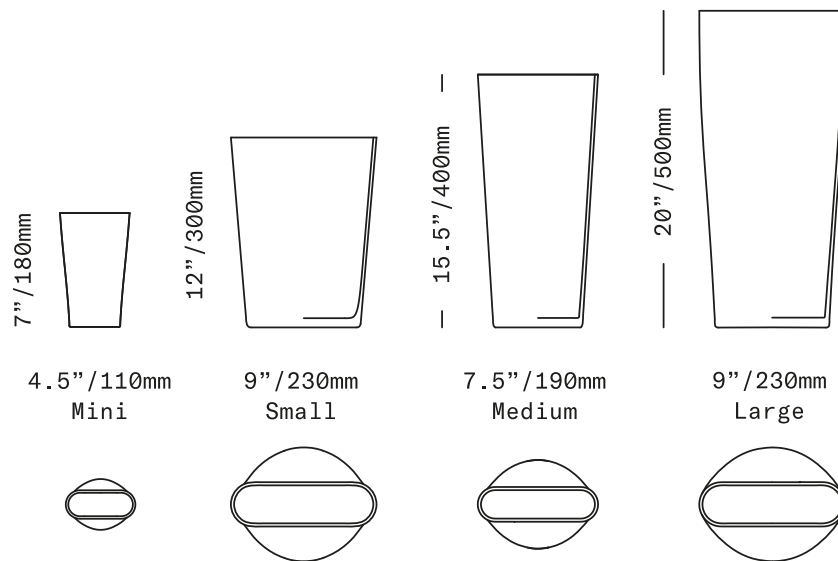

SKLO

Pinch

VESSEL

Clockwise from left: Small, Large, Medium and Mini

Cylindrical at the base, the Pinch Vessels transition along their length to an oval shape at the top. Available in 4 sizes and a palette of transparent colors. Perfectly functional, they are also sophisticated minimal objects on their own.

Four vessels in four colors, only as shown

All glass dimensions are approximate – handblown glass dimensions vary by nature and intent

Made in the Czech Republic

VA390PLM
VA391OLV
VA392PTG
VA393COP
VA395MIX