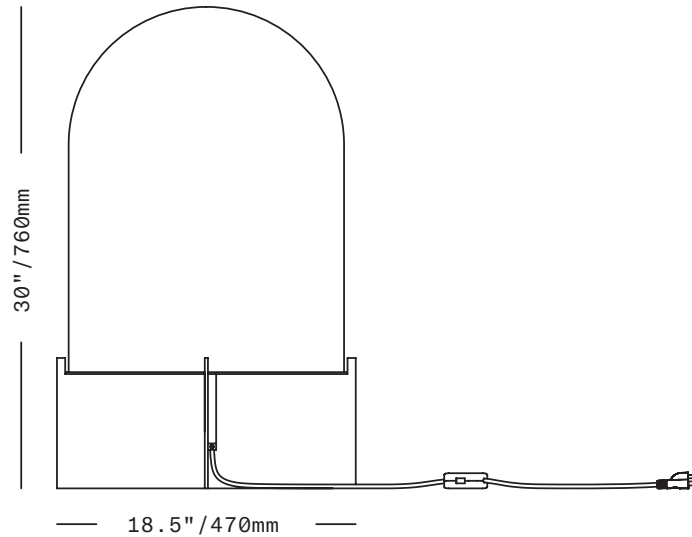

SkLO

Dome

LIGHT

A large dome of handblown Czech glass with a frosted finish rests atop a custom base made of vertical solid brass plates. A brass ring fits onto the base as a seat for the glass dome. Imposing in size, it can work on large furniture, or the floor, depending on the decor. While large, the softness of the frosted glass and minimal presence of the base make it approachable and compelling.

UL listed suitable for dry locations only (US & Canada)

Socket 120V E26 60W Max

LED bulb included

72"/1800mm black fabric-wrapped cord with in-line switch

All glass dimensions are approximate – handblown glass dimensions vary by nature and intent