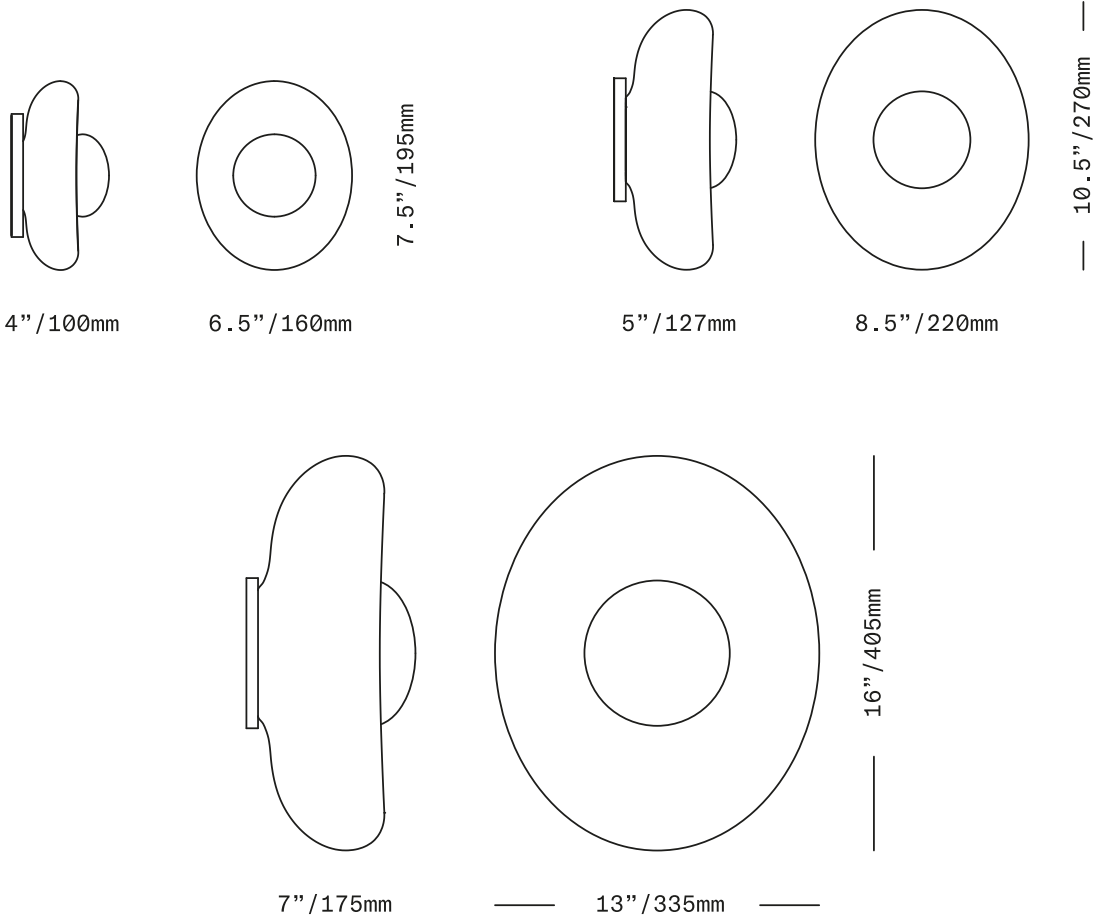

SKLO

Pillow

SCONCE/CEILING

Lit spheres of glass are nestled into a curving recess in a larger frosted pillow of glass. Each of the two shapes is available in three colors, allowing for a multitude of possible combinations. The soft organic geometry of the Pillow Sconces lends an approachable whimsy; the relationship between the smooth, smaller glass shape inside the concave, frosted outer glass adds an intriguing complexity.

UL listed suitable for dry and damp locations (US & Canada)

Socket 120V G9 7W Max

LED bulb included

Requires recessed electrical box for installation

Fixture weights (approximate):
 3lbs/1.5kg (LT230)
 5.5lbs/2.5kg (LT231)
 14lbs/6.5kg (LT232)

All glass dimensions are approximate – handblown glass dimensions vary by nature and intent

Made in the Czech Republic

LT230 [---][--] Small
 LT231 [---][--] Medium
 LT232 [---][--] Large

Glass colors
 Outer/Inner glass