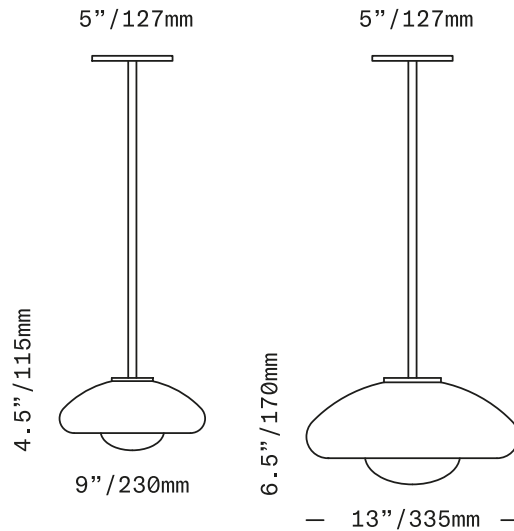

SkLO

Pillow

PENDANT

Lit spheres of glass are nestled into a curving recess in a larger frosted pillow of glass. Each of the two shapes is available in three colors, allowing for a multitude of possible combinations. The soft organic geometry of the Pillow Pendants lends an approachable whimsy; the relationship between the smooth, smaller glass shape inside the concave, frosted outer glass adds an intriguing complexity. Suspended on a brass tube stem.

UL listed suitable for dry and damp locations (US & Canada)

Socket 120V G9 7W Max

LED bulb included

Requires recessed electrical box for installation

Standard canopy does NOT accommodate sloped ceilings or swagging of this light – other canopy options are available at additional cost – see Canopy Variants specification sheet

Specify overall drop length – Rigid brass tube stems are not field adjustable

Minimum overall drop lengths: 17"/420mm (LT235)
19"/470mm (LT236)

Lengths over the below available at additional cost:
41"/1030mm (LT235)
43"/1090mm (LT236)

Fixture weights (approximate): 5.5lbs/2.5kg (LT235)
10lbs/4.5kg (LT236)

All glass dimensions are approximate – handblown glass dimensions vary by nature and intent

Made in the Czech Republic

LT235 [---][--] Small
LT236 [---][--] Large