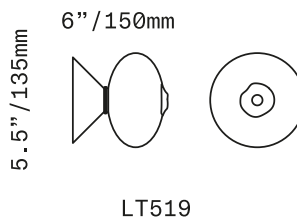

SkLO

Peak

SCONCE/CEILING

The Peak Sconce/Ceiling light is a small conical form which fits against the wall or ceiling supporting a lit handblown glass diffuser. The glass diffusers are available in two shapes and in both "dipped" glass, featuring the SkLO double-dipped flame-polished mouth and "textured" glass, featuring a soft, frosted finish and subtle sculpted vertical ridges.

UL listed suitable for dry and damp locations (US & Canada)

Socket 120V G9 7W Max

LED bulb included

Requires recessed electrical box for installation

Fixture weight (approximate): 2lbs/1kg

All glass dimensions are approximate – handblown glass dimensions vary by nature and intent

Made in the Czech Republic

LT518 [---][--] 4.5"/110mm sphere glass
LT519 [---][--] 6"/150mm ellipsoid glass

Dipped Glass colors

- Clear [CLR]
- New Blue [NBL]
- Olivin [OLV]
- Smoke [SMK]
- White [WHT]

Textured Glass colors