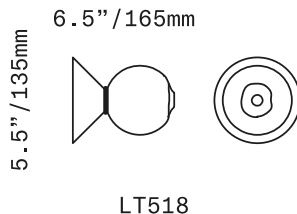

SkLO

Peak

SCONCE/CEILING

The Peak Sconce/Ceiling light is a small conical form which fits against the wall or ceiling supporting a lit handblown glass diffuser. The glass diffusers are available in two shapes and in both "dipped" glass, featuring the SkLO double-dipped flame-polished mouth and "textured" glass, featuring a soft, frosted finish and subtle sculpted vertical ridges.

UL listed suitable for dry and damp locations (US & Canada)

Socket 120V G9 7W Max

LED bulb included

Requires recessed electrical box for installation

Fixture weight (approximate): 2lbs/1kg

All glass dimensions are approximate – handblown glass dimensions vary by nature and intent

Made in the Czech Republic

LT518 [---][--] 4.5"/110mm sphere glass
LT519 [---][--] 6"/150mm ellipsoid glass

Dipped Glass colors

- Clear [CLR]
- New Blue [NBL]
- Olivin [OLV]
- Smoke [SMK]
- White [WHT]

Textured Glass colors