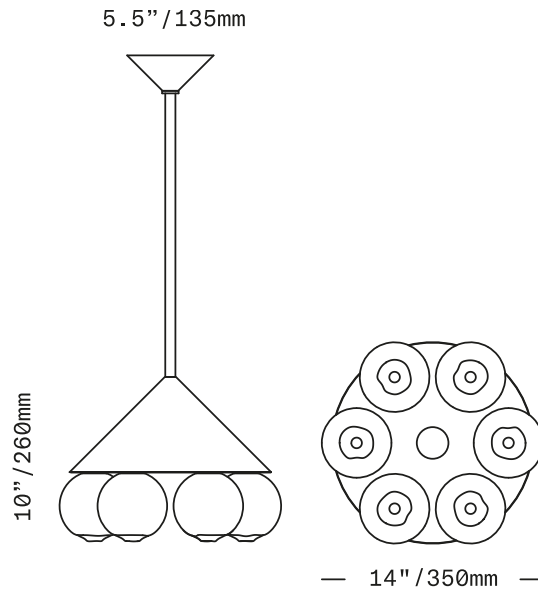

SkLO

Peak 6

CHANDELIER

A ring of six lit 4.5"/110mm spheres of handblown glass are nestled below a conical form and suspended by a single stem, the forms of the Peak Chandeliers are both playful and elegant. The ceiling canopy is an identical smaller conical shape, mirroring the form of the chandelier. Elevating simple geometric forms, the proportions are everything in the Peak Chandelier, and every detail has been carefully considered. The glass diffusers are available in both "dipped" glass, featuring the SkLO double-dipped flame-polished mouth and "textured" glass, featuring a soft, frosted finish and subtle sculpted vertical ridges.

UL listed suitable for dry and damp locations (US & Canada)

Socket 120V G9 7W Max

LED bulbs included

Requires recessed electrical box for installation

Standard canopy does NOT accommodate sloped ceilings or swagging of this light – other canopy options are available at additional cost – see Canopy Variants specification sheet

Specify overall drop length – Rigid brass tube stems are not field adjustable

Minimum overall drop length: 22"/560mm

Lengths over the below available at additional cost:
46"/1180mm

Fixture weight (approximate): 14lbs/6.5kg

All glass dimensions are approximate – handblown glass dimensions vary by nature and intent.

Made in the Czech Republic

LT510 [---][---] Peak 6 Chandelier

Dipped Glass colors

- Clear [CLR]
- New Blue [NBL]
- Olivin [OLV]
- Smoke [SMK]
- White [WHT]