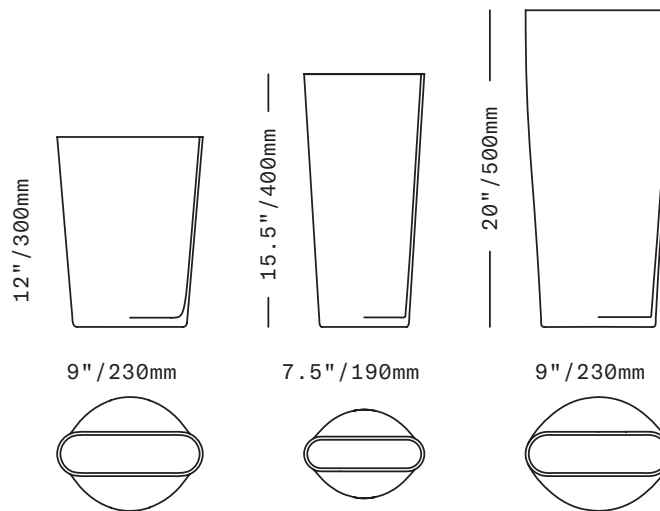

SKLO

Pinch

VESSEL

From left: Small, Medium and Large

Cylindrical at the base, the Pinch Vessels transition along their length to an oval shape at the top. Available in 3 sizes and a palette of transparent colors. Perfectly functional, they are also sophisticated minimal objects on their own.

Three vessels in three colors, only as shown

All glass dimensions are approximate – handblown glass dimensions vary by nature and intent

Made in the Czech Republic

VA391OLV
VA392PTG
VA393ERD
VA394

Small
Medium
Large
Set of 3