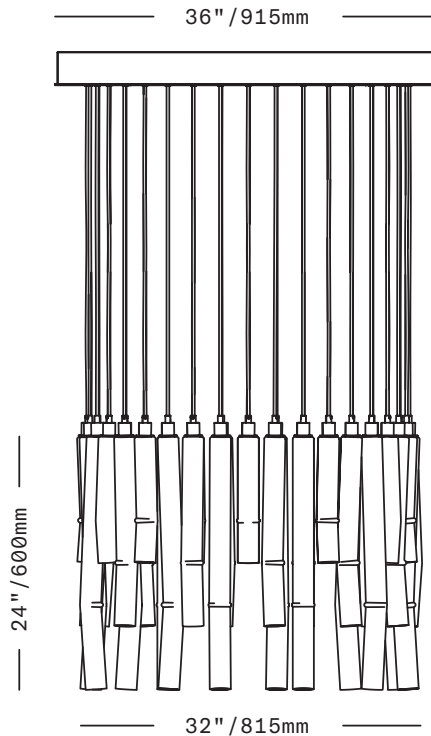

## Fold Round 36

CHANDELIER

The Fold Round 36 Chandelier consists of 36 individual pendants suspended in a circle from a single round canopy. Each pendant features one of the signature glass elements of the Fold collection: Cylinders of handblown Czech glass with a gentle, intentional “fold”. Approximately 2”/50mm in diameter, the cylinders are sculpted by hand, each slightly different. The glass comes in a mix of 3 different lengths: 12”/305mm, 18”/460mm, and 24”/610mm. Suspended on a fabric-wrapped electrical cord. Cord lengths are field adjustable.

UL listed suitable for dry and damp locations (US & Canada)

Sockets 120V G9 7W Max

LED bulbs included

Requires recessed electrical box for installation

Accommodates sloped ceilings

Standard cord length 72”/1800mm – field adjustable – longer lengths available at additional cost

Fixture weight (approximate): 200lbs/91kg

All glass dimensions are approximate – handblown glass dimensions vary by nature and intent

Made in the Czech Republic

LT422 [---][--] Fold Round 36 Chandelier

Glass colors