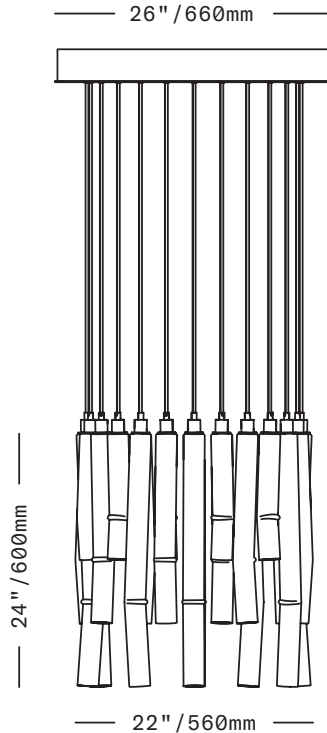

SkLO

Fold Round 24

CHANDELIER

The Fold Round 24 Chandelier consists of 24 individual pendants suspended in a circle from a single round canopy. Each pendant features one of the signature glass elements of the Fold collection: Cylinders of handblown Czech glass with a gentle, intentional “fold”. Approximately 2”/50mm in diameter, the cylinders are sculpted by hand, each slightly different. The glass comes in a mix of 3 different lengths: 12”/305mm, 18”/460mm, and 24”/610mm. Suspended on a fabric-wrapped electrical cord. Cord lengths are field adjustable.

UL listed suitable for dry and damp locations (US & Canada)

Sockets 120V G9 7W Max

LED bulbs included

Requires recessed electrical box for installation

Accommodates sloped ceilings

Standard cord length 72”/1800mm – field adjustable – longer lengths available at additional cost

Fixture weight (approximate): 160lbs/73kg

All glass dimensions are approximate – handblown glass dimensions vary by nature and intent

Made in the Czech Republic

LT421 [---][--]

Fold Round 24 Chandelier

Glass colors