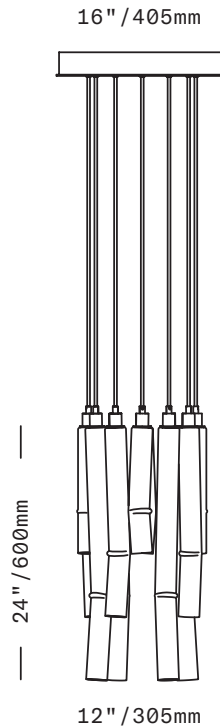

SkLO

Fold Round 12

CHANDELIER

The Fold Round 12 Chandelier consists of 12 individual pendants suspended in a circle from a single round canopy. Each pendant features one of the signature glass elements of the Fold collection: Cylinders of handblown Czech glass with a gentle, intentional “fold”. Approximately 2”/50mm in diameter, the cylinders are sculpted by hand, each slightly different. The glass comes in a mix of 3 different lengths: 12”/305mm, 18”/460mm, and 24”/610mm. Suspended on a fabric-wrapped electrical cord. Cord lengths are field adjustable.

UL listed suitable for dry and damp locations (US & Canada)

Sockets 120V G9 7W Max

LED bulbs included

Requires recessed electrical box for installation

Accommodates sloped ceilings

Standard cord length 72”/1800mm – field adjustable – longer lengths available at additional cost

Fixture weight (approximate): 60lbs/27kg

All glass dimensions are approximate – handblown glass dimensions vary by nature and intent

Made in the Czech Republic

LT420 [---][--]

Fold Round 12 Chandelier

Glass colors

- Clear [CLR]
- White [WHT]

Metal finishes

- Dark Oxidized [DX]
- Brushed Brass [BB]
- Brushed Nickel [BN]
- Polished Nickel [PN]

Cord Colors

- Black
- Blue
- Gold
- Gray