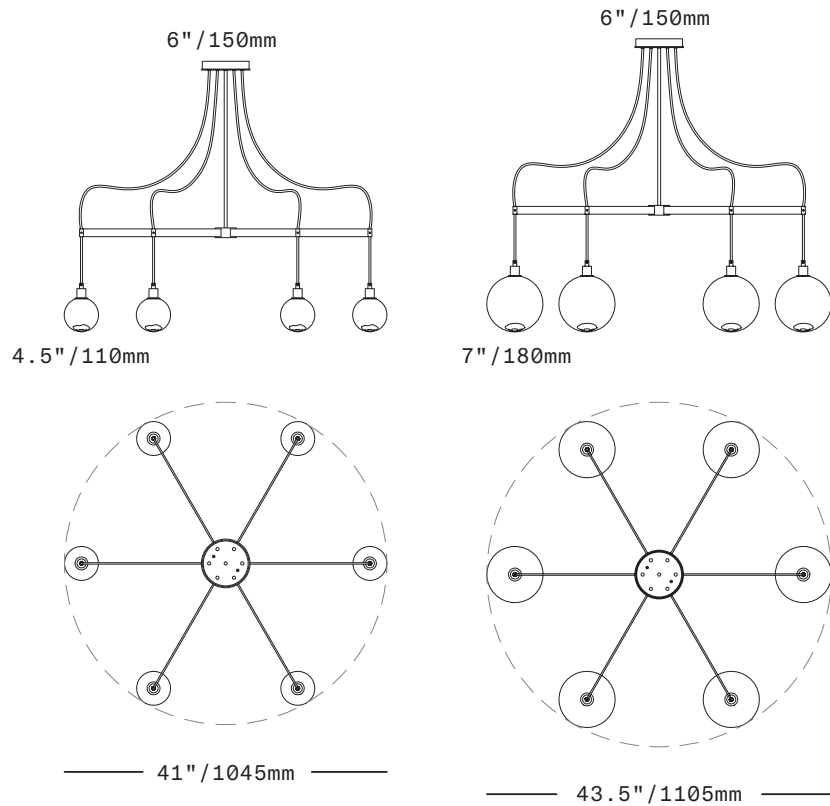

## Drape Arm 6

CHANDELIER

The Drape Arm 6 Chandelier consists of 6 individual pendants suspended in a circle from a 6-spoke brass armature suspended in turn by a rigid brass stem. Each individual pendant is a lit sphere of handblown Czech glass, available in two sizes: 4.5"/110mm or 7"/180mm. Each pendant is suspended on a fabric-wrapped electrical cord. The exposed cords leave the canopy and pass through the ends of the individual arms.

UL listed suitable for dry and damp locations (US & Canada)

Sockets 120V G9 7W Max

LED bulbs included

Glass available in two sizes

Requires recessed electrical box for installation

Standard canopy does NOT accommodate sloped ceilings or swagging of this light – other canopy options are available at additional cost – see Canopy Variants specification sheet

Specify rigid brass tube stem length – Rigid brass tube stems are not field adjustable

Stem lengths over 48"/1220mm available at additional cost

Standard cord length 72"/1800mm – field adjustable – longer lengths available at additional cost

Fixture weights (approximate):     20lbs/9kg (LT369)  
  25lbs/11kg (LT374)

All glass dimensions are approximate – handblown glass dimensions vary by nature and intent

Made in the Czech Republic

- |                 |   |
|-----------------|---|
| LT369 [---][--] | 4.5"/110mm glass  |
| LT374 [---][--] | 7"/180mm glass  |
| Glass colors    | <input type="radio"/> Clear [CLR]<br><input type="radio"/> New Blue [NBL]<br><input type="radio"/> Olivin [OLV]<br><input type="radio"/> Smoke [SMK]<br><input type="radio"/> White [WHT] |
| Metal finishes  | <input type="radio"/> Dark Oxidized [DX]<br><input type="radio"/> Brushed Brass [BB]<br><input type="radio"/> Brushed Nickel [BN]<br><input type="radio"/> Polished Nickel [PN]           |
| Cord Colors     | <input type="radio"/> Black<br><input type="radio"/> Blue<br><input type="radio"/> Gold<br><input type="radio"/> Gray   |