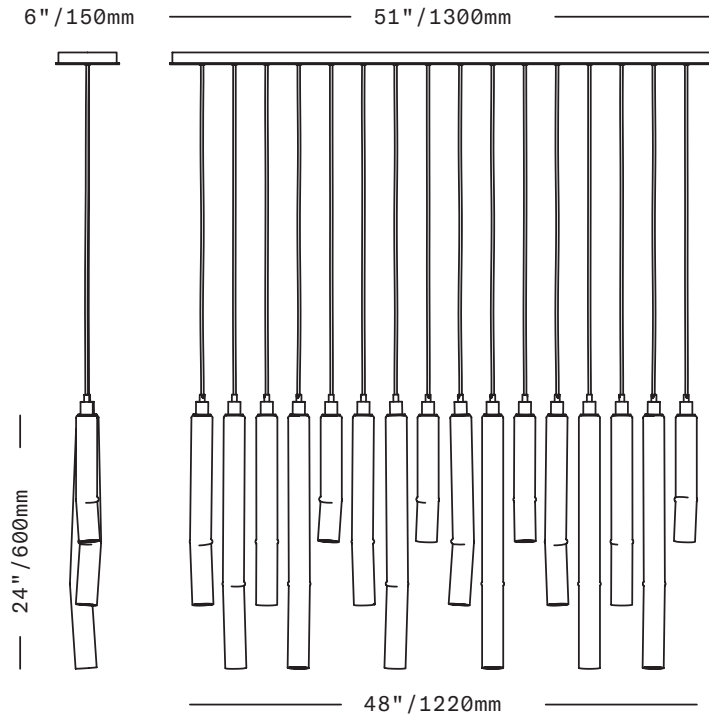

SkLO

Fold Linear 16

CHANDELIER

The Fold Linear 16 Chandelier consists of 16 individual pendants suspended in a row from a single rectangular canopy. Each pendant features one of the signature glass elements of the Fold collection: Cylinders of handblown Czech glass with a gentle, intentional “fold”. Approximately 2”/50mm in diameter, the cylinders are sculpted by hand, each slightly different. The glass comes in a mix of 3 different lengths: 12”/305mm, 18”/460mm, and 24”/610mm. Suspended on a fabric-wrapped electrical cord. Cord lengths are field adjustable.

UL listed suitable for dry and damp locations (US & Canada)

Sockets 120V G9 7W Max

LED bulbs included

Requires recessed electrical box for installation

Accommodates sloped ceilings

Standard cord length 72”/1800mm – field adjustable – longer lengths available at additional cost

Fixture weight (approximate): 80lbs/36kg

All glass dimensions are approximate – handblown glass dimensions vary by nature and intent

Made in the Czech Republic

LT424 [---][--]

Fold Linear 16 Chandelier

Glass colors