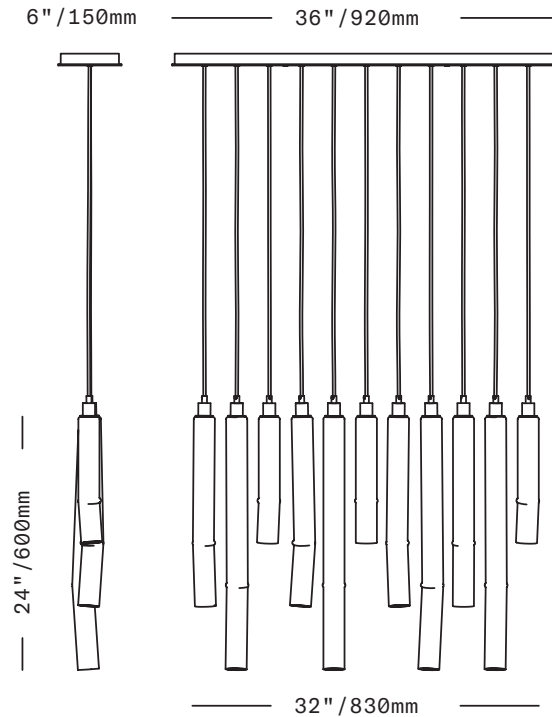

## Fold Linear 11

CHANDELIER

The Fold Linear 11 Chandelier consists of 11 individual pendants suspended in a row from a single rectangular canopy. Each pendant features one of the signature glass elements of the Fold collection: Cylinders of handblown Czech glass with a gentle, intentional “fold”. Approximately 2”/50mm in diameter, the cylinders are sculpted by hand, each slightly different. The glass comes in a mix of 3 different lengths: 12”/305mm, 18”/460mm, and 24”/610mm. Suspended on a fabric-wrapped electrical cord. Cord lengths are field adjustable.

UL listed suitable for dry and damp locations (US & Canada)

Sockets 120V G9 7W Max

LED bulbs included

Requires recessed electrical box for installation

Accommodates sloped ceilings

Standard cord length 72”/1800mm – field adjustable – longer lengths available at additional cost

Fixture weight (approximate): 55lbs/25kg

All glass dimensions are approximate – handblown glass dimensions vary by nature and intent

Made in the Czech Republic

LT423 [---][--]

Fold Linear 11 Chandelier

Glass colors