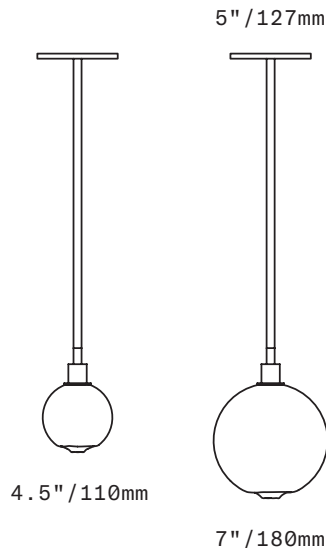

SkLO

Stem 1X

PENDANT

The Stem 1X Pendants are minimal pendants of lit spheres of handblown Czech glass suspended on rigid brass stems. The glass diffuser features the signature SkLO double-dipped, fire-polished mouths which show where the glass is broken from the blower's pipe, making each unique.

UL listed suitable for dry and damp locations (US & Canada)

Socket 120V G9 7W Max

LED bulb included

Glass available in two sizes

Requires recessed electrical box for installation

Standard canopy does NOT accommodate sloped ceilings or swagging of this light – other canopy options are available at additional cost – see Canopy Variants specification sheet

Specify overall drop length – Rigid brass tube stems are not field adjustable

Minimum overall drop lengths: 18"/460mm (LT310)
20.5"/520mm (LT312)

Lengths over the below available at additional cost:
43"/1100mm (LT310)
46"/1170mm (LT312)

Fixture weights (approximate): 3.5lbs/1.5kg (LT310)
5lbs/2.25kg (LT312)

All glass dimensions are approximate – handblown glass dimensions vary by nature and intent

Made in the Czech Republic

LT310 [---][--]
LT312 [---][--]